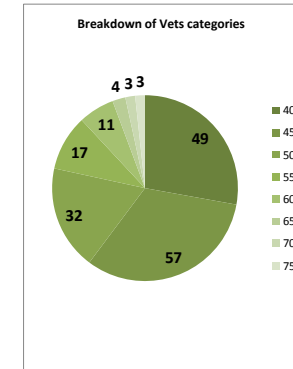

Total number of Waldrons WMCCCL registered riders 2011-12

Number of races completed

Races	Junior and above	Youth	Under 12s	Under 10s
13	2	7	9	5
12	16	15	10	11
11	23	5	7	9
10	26	8	4	8
9	22	12	3	5
8	19	5	5	5
7	20	8	6	5
6	9	7	3	6
5	14	11	3	2
4	23	7	2	7
3	23	7	5	12
2	21	7	5	12
1	26	27	16	42
0	47	0	0	0