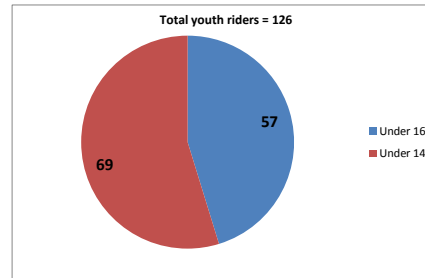

Total number of Waldrons WMCCCL registered riders 2011-12

Number of races completed

Races	Junior and above	Youth	Under 12s	Under 10s
13	2	7	9	5
12	16	15	10	11
11	23	5	7	9
10	26	8	4	8
9	22	12	3	5
8	19	5	5	5
7	20	8	6	5
6	9	7	3	6
5	14	11	3	2
4	23	7	2	7
3	23	7	5	12
2	21	7	5	12
1	26	27	16	42
0	47	0	0	0