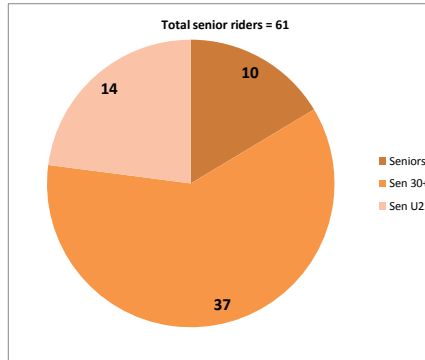

Total number of Waldrons WMCCCL registered riders 2011-12

Number of races completed

Races	Junior and above	Youth	Under 12s	Under 10s
13	2	7	9	5
12	16	15	10	11
11	23	5	7	9
10	26	8	4	8
9	22	12	3	5
8	19	5	5	5
7	20	8	6	5
6	9	7	3	6
5	14	11	3	2
4	23	7	2	7
3	23	7	5	12
2	21	7	5	12
1	26	27	16	42
0	47	0	0	0