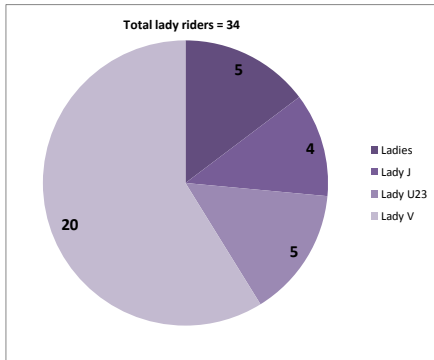

Total number of Waldrons WMCCCL registered riders 2011-12

Number of races completed

Races	Junior and above	Youth	Under 12s	Under 10s
13	2	7	9	5
12	16	15	10	11
11	23	5	7	9
10	26	8	4	8
9	22	12	3	5
8	19	5	5	5
7	20	8	6	5
6	9	7	3	6
5	14	11	3	2
4	23	7	2	7
3	23	7	5	12
2	21	7	5	12
1	26	27	16	42
0	47	0	0	0