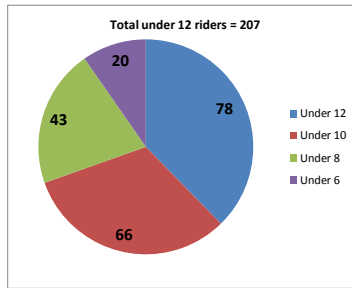

Total number of Waldrons WMCCCL registered riders 2011-12

Number of races completed

Races	Junior and above	Youth	Under 12s	Under 10s
13	2	7	9	5
12	16	15	10	11
11	23	5	7	9
10	26	8	4	8
9	22	12	3	5
8	19	5	5	5
7	20	8	6	5
6	9	7	3	6
5	14	11	3	2
4	23	7	2	7
3	23	7	5	12
2	21	7	5	12
1	26	27	16	42
0	47	0	0	0