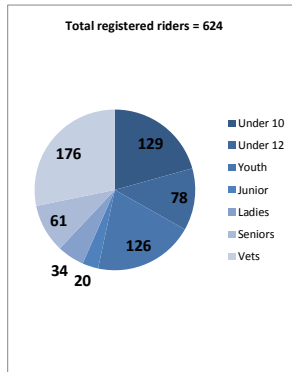

Total number of Waldrons WMCCCL registered riders 2011-12

Number of races completed

Races	Junior and above	Youth	Under 12s	Under 10s
13	2	7	9	5
12	16	15	10	11
11	23	5	7	9
10	26	8	4	8
9	22	12	3	5
8	19	5	5	5
7	20	8	6	5
6	9	7	3	6
5	14	11	3	2
4	23	7	2	7
3	23	7	5	12
2	21	7	5	12
1	26	27	16	42
0	47	0	0	0